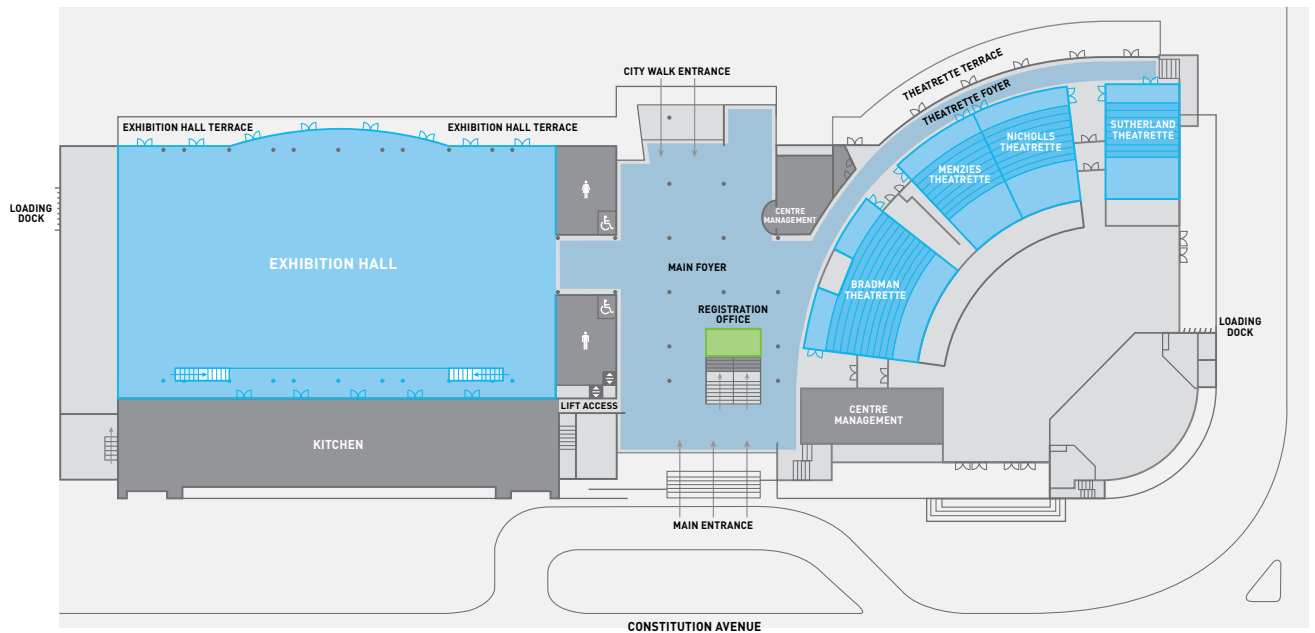

GROUND FLOOR