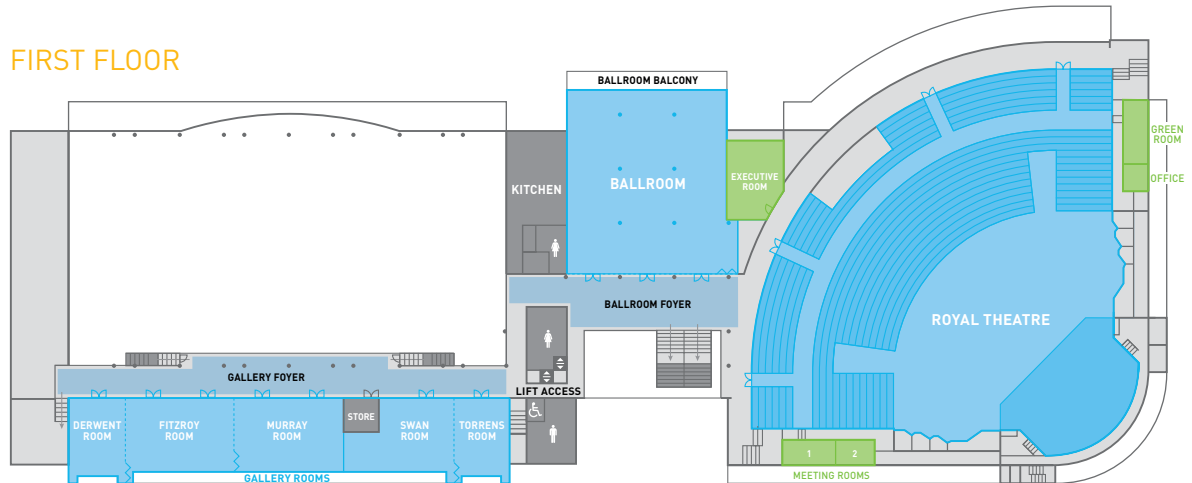

# FLOOR PLAN

**NATIONAL  
CONVENTION  
CENTRE Canberra**

The National Convention Centre Canberra is the perfect events venue, boasting premium facilities for every occasion.

*Where the nation meets*

## FIRST FLOOR