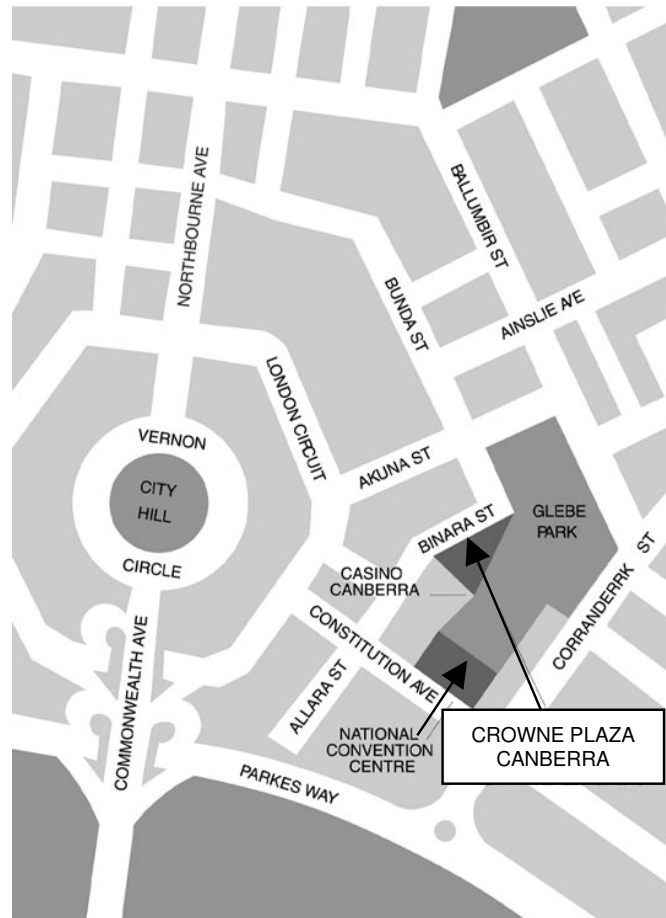

## Locality Map

### Access to the Crowne Plaza Canberra and National Convention Centre by -

**Bus** : Various routes drive past the front of the National Convention Centre and Crowne Plaza Canberra on their way into and out of Canberra City, including routes 30, 35, 38 and 80. Call Action Buses for more information, 131710.

**Car / Taxi** : Access can be made to the National Convention Centre in the turning circle and carpark entrance, both of which are located on Constitution Avenue. Access to the Crowne Plaza Canberra can be made via Binara St. There is also a taxi rank on Binara Street, in front of the Crowne Plaza Canberra.

**Foot** : There is a walking bridge over Parkes Way, along Allara Street to Constitution Avenue and various walking paths through Commonwealth Park and the city along city walk.

**Cycle** : There are cycle paths around the lake, across Commonwealth Avenue bridge, through Commonwealth Park and over the Allara St walking bridge overpass.